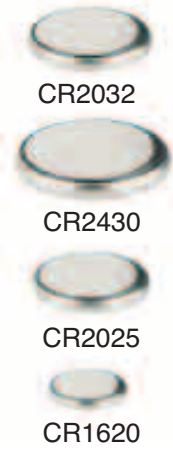

# 5800 Wireless Replacement Battery Chart

Product	Battery Type
5800CO	CR123
5800MICRA	CR1620 coin cell
5800PIR-RES	CR123
5800PIR	CR123
5800PIR-COM	CR123
5800PIR-OD	AA lithium (Qty 4)
5800RPS	CR1620 coin cell
5800SS1	CR2
5800WAVE	WALYNX-RCHB-SC
5801	CR123
5802	CR1/3N (not replaceable)
5802MN	CR2032 coin cell
5804	CR2025 coin cell (Qty 2)
5804BD	CR2430 (Qty 2)
5804BDV	CR2430 (Qty 2)
5804Watch	CR2025 coin cell
5805-6	CR2032 coin cell
5806	9 volt alkaline (Qty 2)
5808	CR123 (Qty 2)
5808LST	CR123 (Qty 2)
5808W3/5806W3	CR123
5809	CR123
5811	CR2032
5811BR	CR2032
5814	CR2430
5815	CR123
5816	CR123

Product	Battery Type
5816MN	CR123
5817	CR123
5817CB	CR123
5818	CR123
5818MNL	AAA lithium*
5819	CR123
5819WHS	CR123
5819BRS	CR123
5820L	AAA lithium*
5821	CR123
5827	9 volt alkaline
5828V	AA alkaline (Qty 3)
5839	9 volt Lithium
5853	CR123 (Qty 2)
5869	CR123
5870API-WH	CR2
5870API-GY	CR2
5878	CR2032 coin cell
5890	CR123 (Qty 2)
5890PI	CR123 (Qty 2)
5894PI	CR123 (Qty 3)
5897-35	CR123 (Qty 4)
5898	AA lithium (Qty 4)
LYNX Plus/LYNX Touch	LYNXRCHKIT-HC LYNXRCHKIT-SC LYNXRCHKIT-SHA